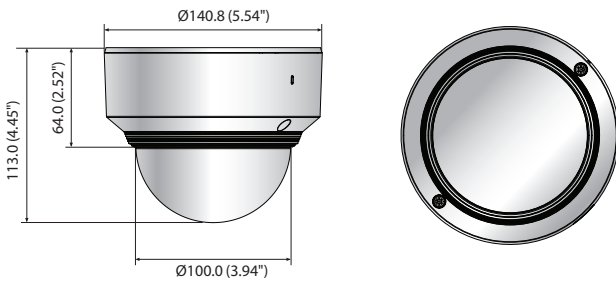

Dimensions

Unit : mm (inch)